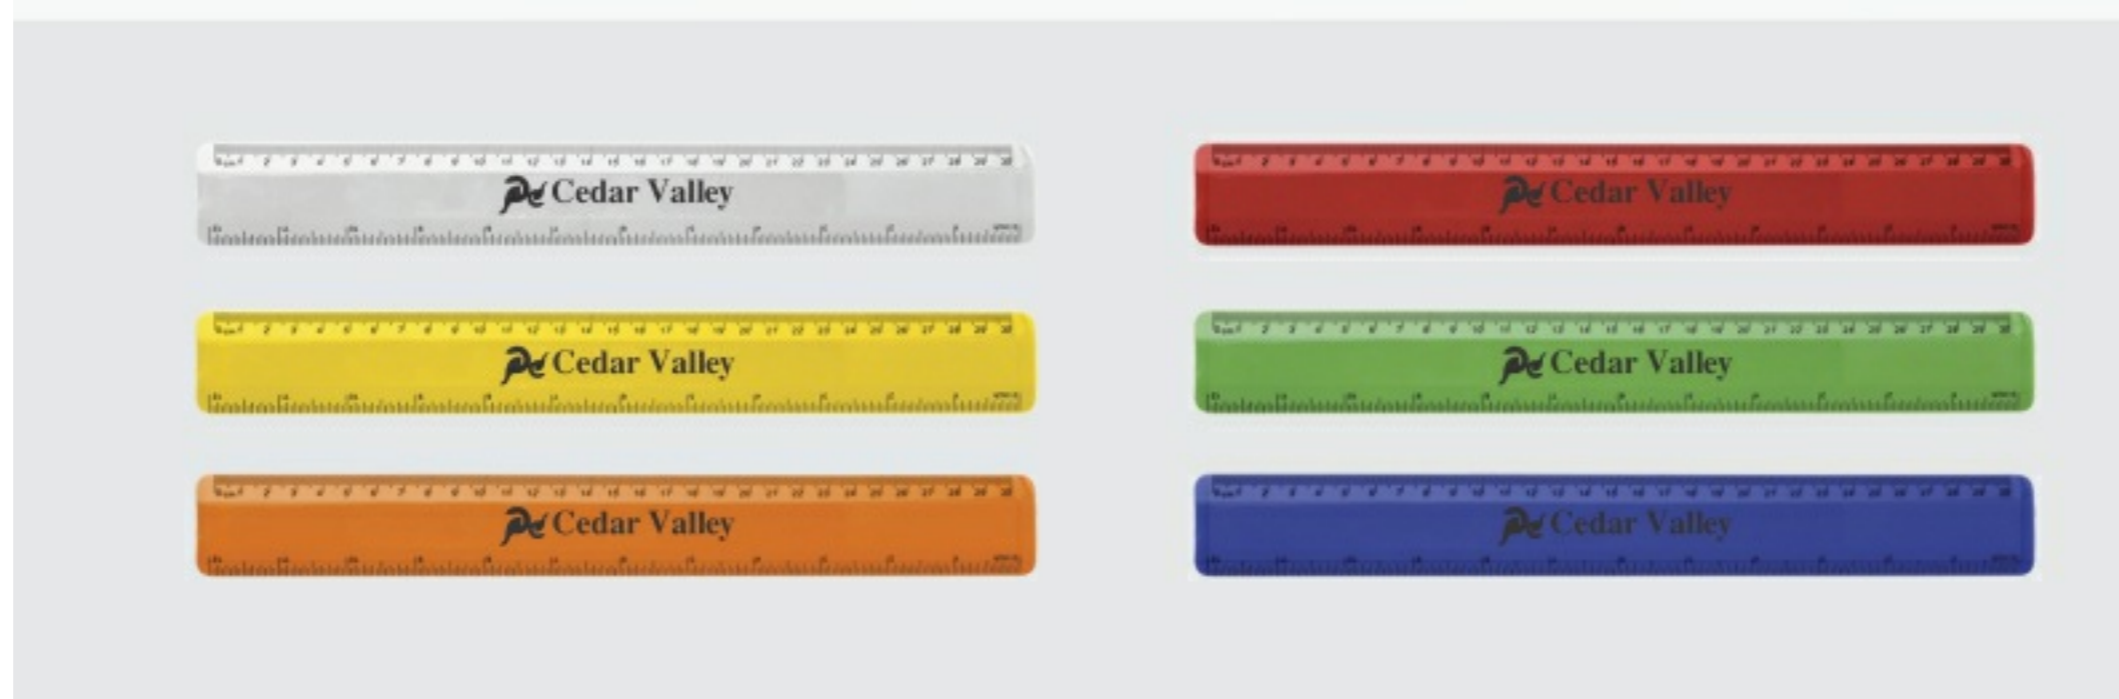

ON

BACK TO BUSINESS

Code	Product	Colour
BB0008	Executive Backpack - 420D - 600D	Black
IND104	Tourista Backpack	Grey, Black and Navy
IND108	Trailwalker 2 Backpack	Black and Navy
BP3582	Pen and A6 Notebook Gift Set	Black, Blue and Red
BF0094	Executive Folder with Removable 5000mAh Power Bank	Black
BD1836	Flexible Ruler	Cobalt, Lime, Orange, Red, White and Yellow